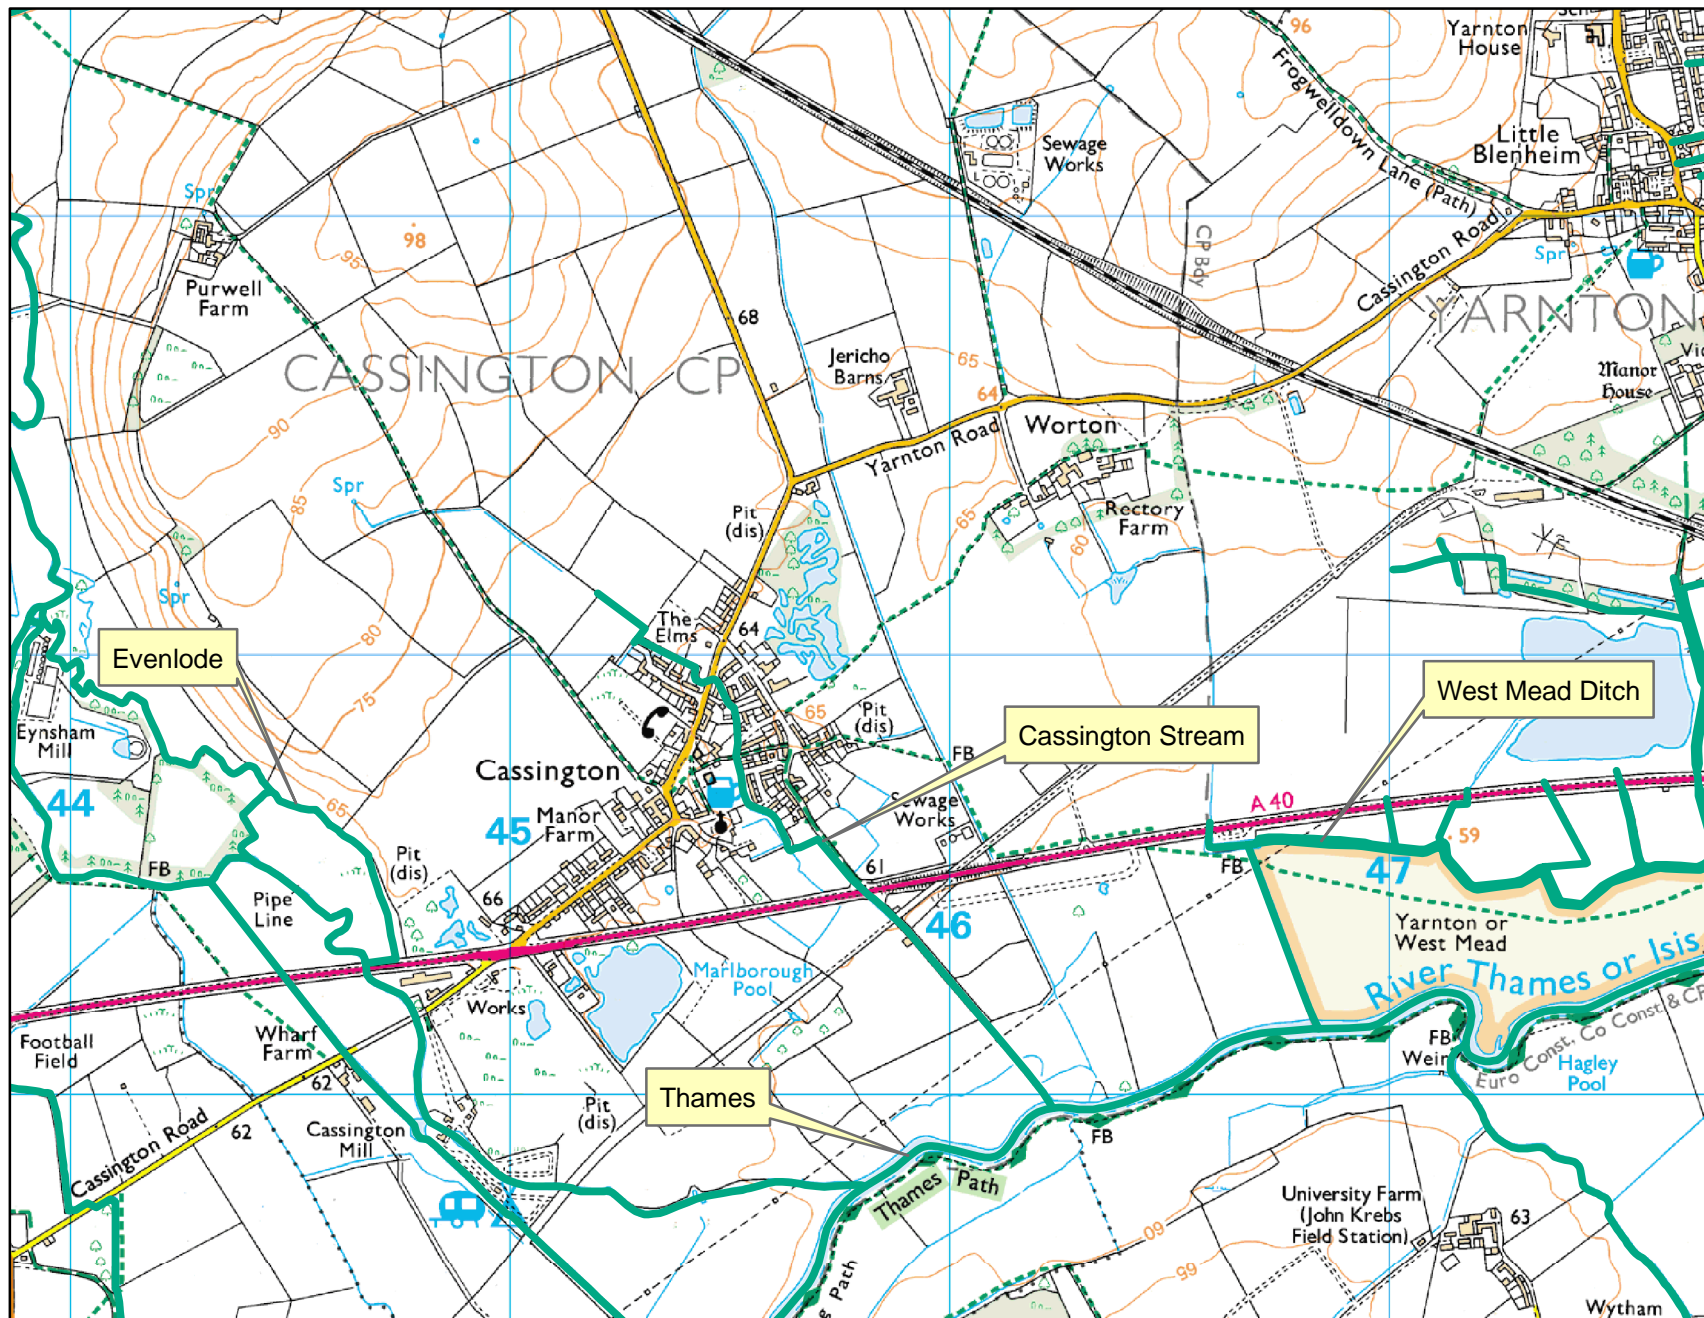

Our Ref: WIR 27603
Cassington Main River Map
 Please ensure we have correct location

This map is reproduced from the OS map by the Environment Agency with the permission of the Controller of Her Majesty's Stationery Office, Crown Copyright. Unauthorised reproduction infringes Crown Copyright and may lead to prosecution or civil proceedings: Licence Number 100026380

Legend

 Main Rivers